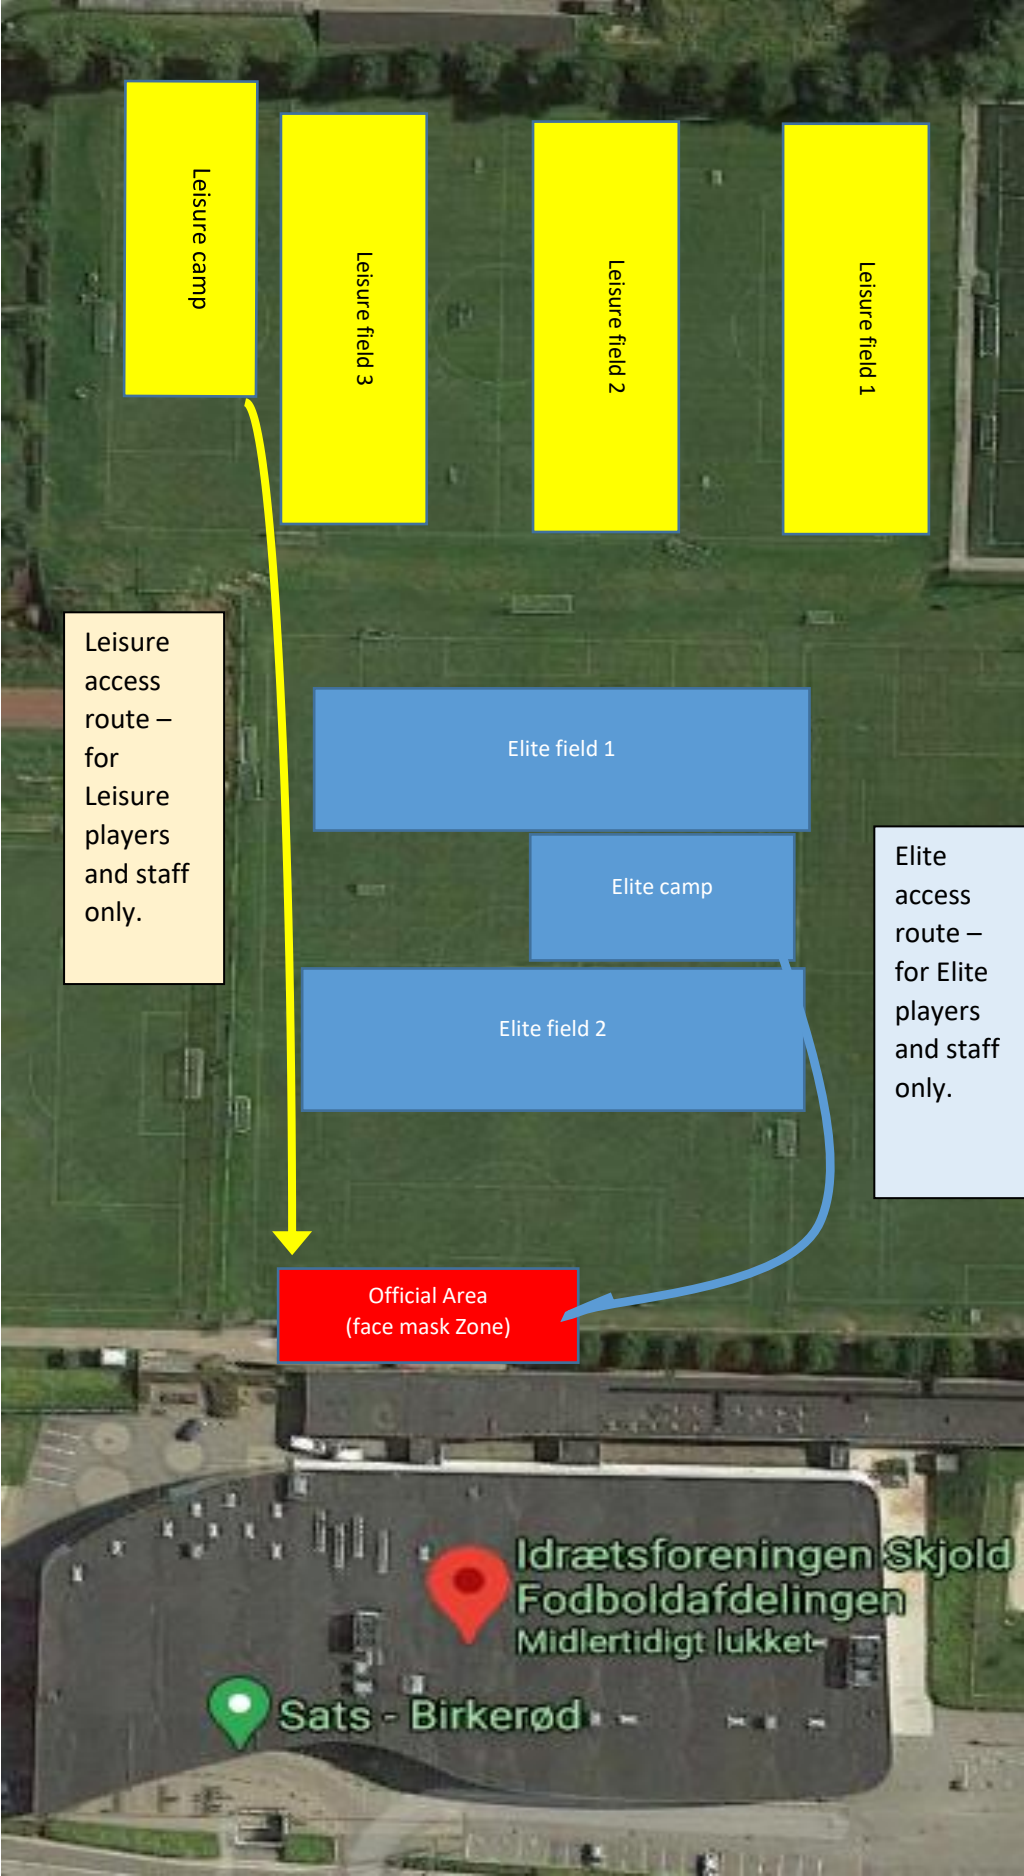

Leisure camp

Leisure field 3

Leisure field 2

Leisure field 1

Leisure access route – for Leisure players and staff only.

Elite field 1

Elite camp

Elite field 2

Elite access route – for Elite players and staff only.

Official Area (face mask Zone)

Idrætsforeningen Skjold
Fodboldafdelingen
Midlertidigt lukket
Sats - Birkerød